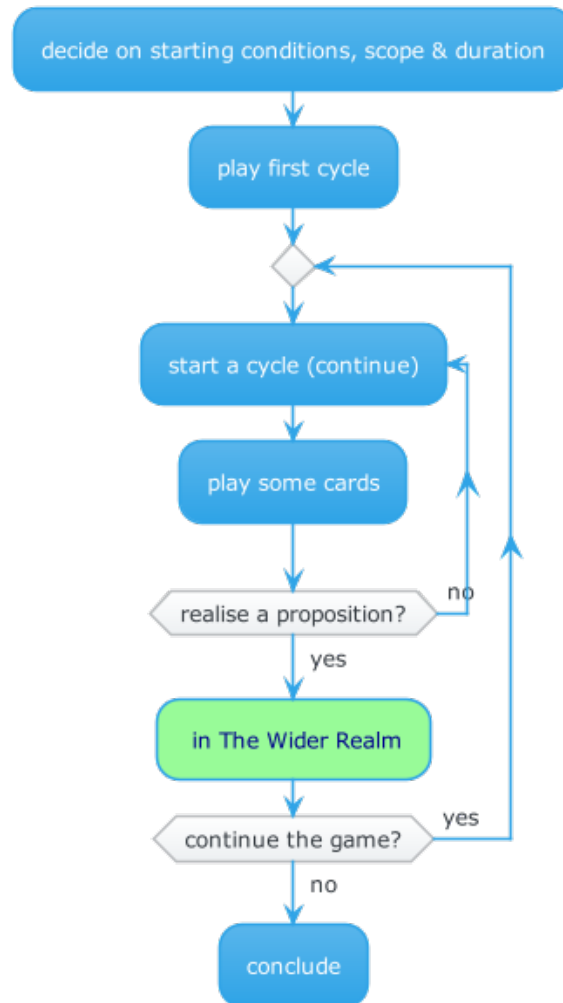

## **some diagrams**

### plantuml reference

- <https://plantuml.com/state-diagram>
- <https://plantuml.com/activity-diagram-beta>
- <https://bschwarz.github.io/puml-themes/rolling.html>

Figure 1: overview of game flow

Figure 2: game flow in detail

# general flow

## a more detailed flow