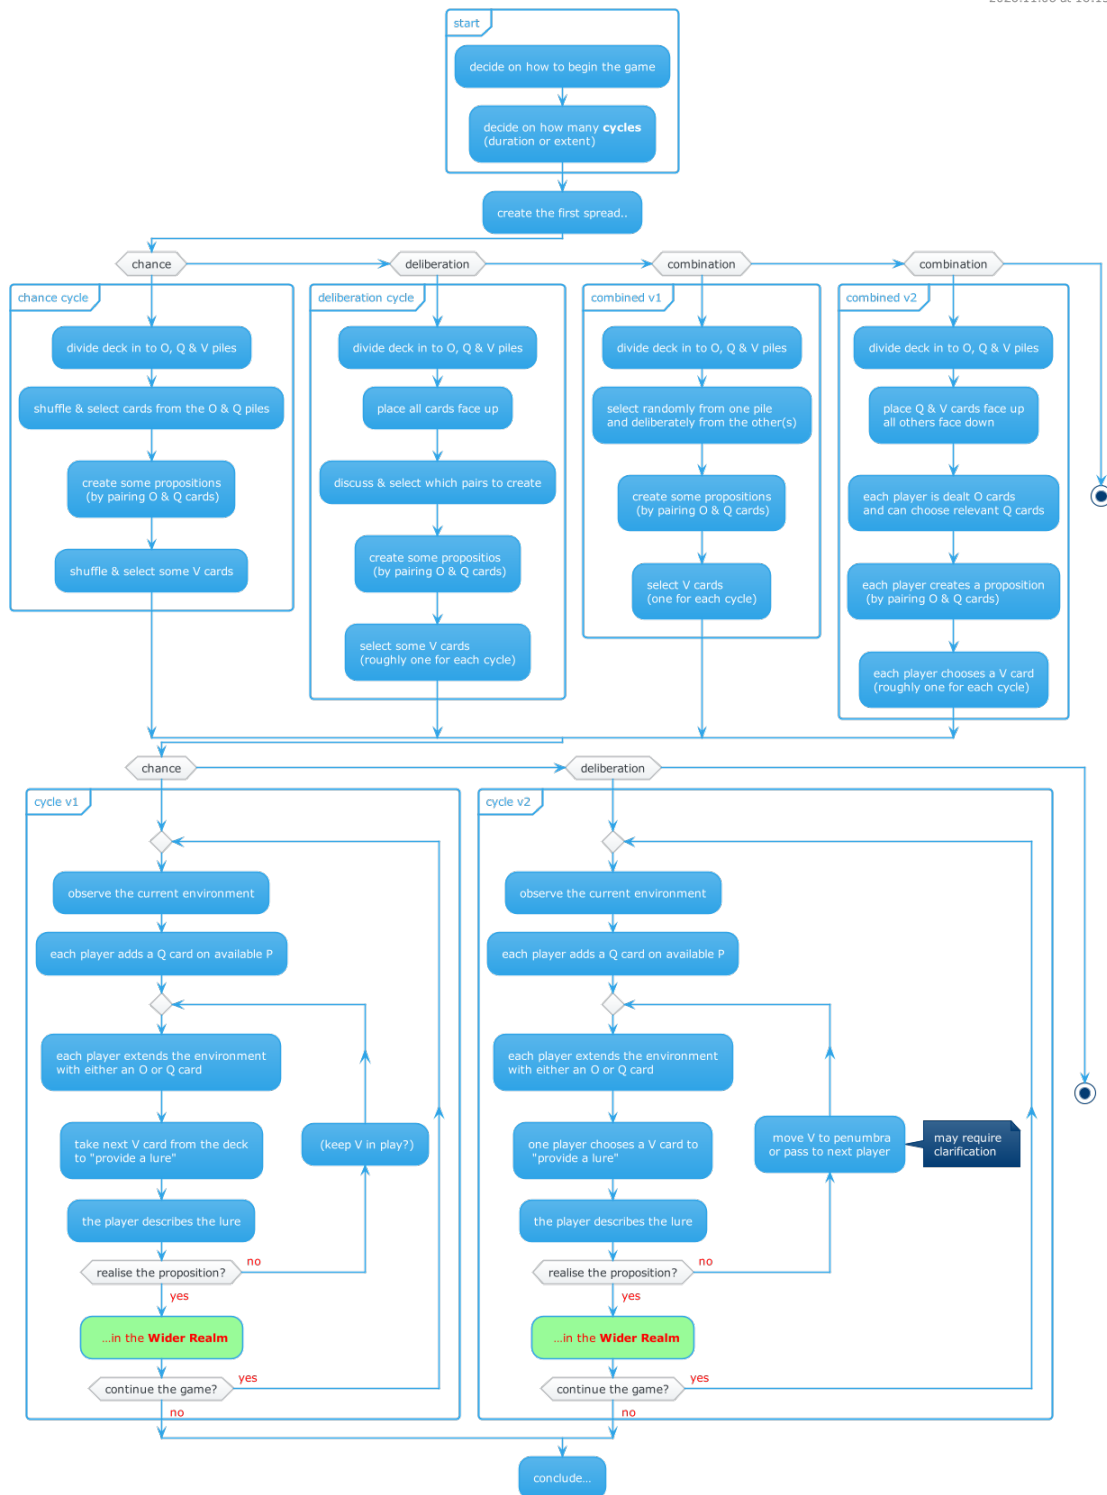

general flow

a more detailed flow

a more detailed parallel flow

S.P.A.C.E
variable cyclics
2020.11.06 at 16:15

dot flow

[width=.9]play-003