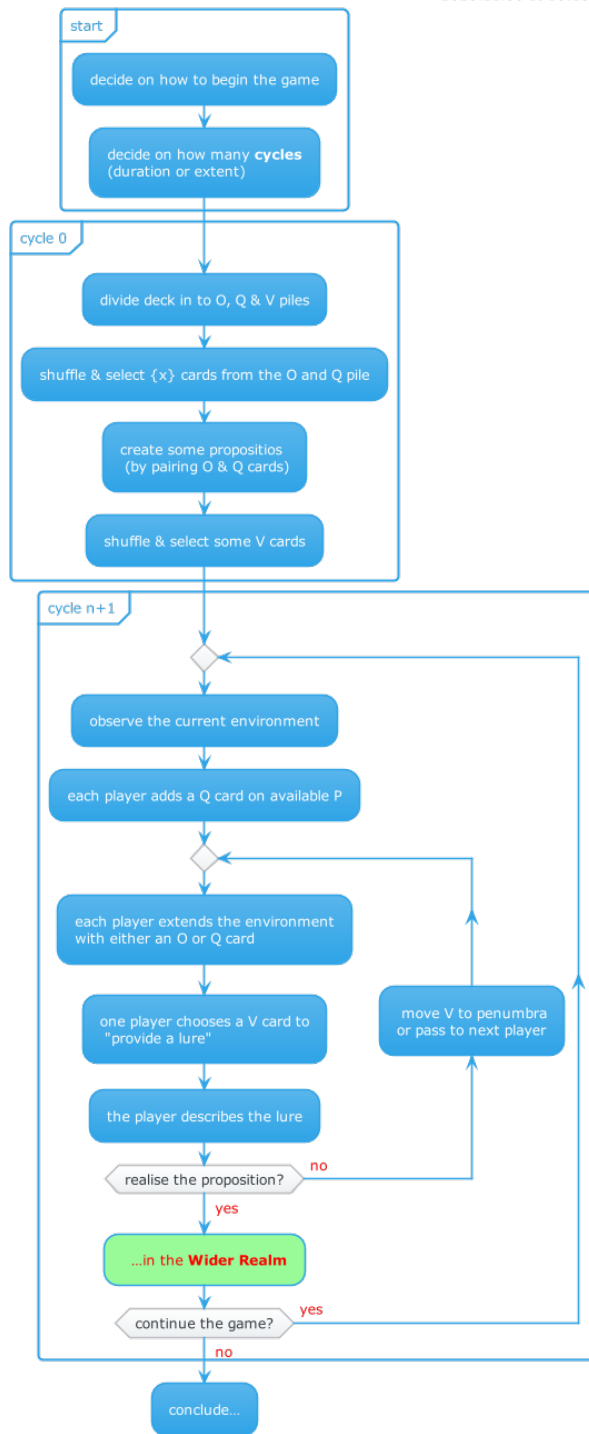

## **some diagrams**

### plantuml reference

- <https://plantuml.com/state-diagram>
- <https://plantuml.com/activity-diagram-beta>
- <https://bschwarz.github.io/puml-themes/rolling.html>

Figure 1: overview of game flow

Figure 2: game flow in detail

# general flow

## a more detailed flow