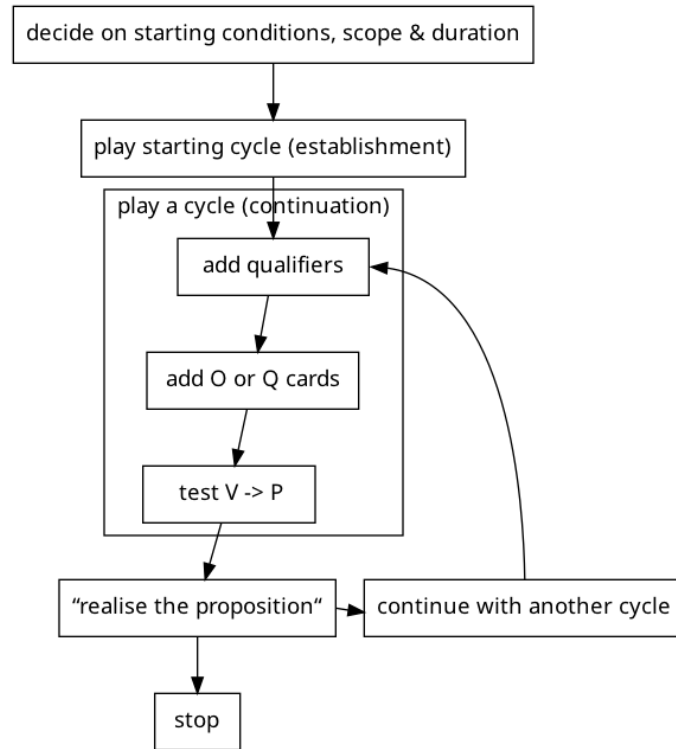

—Alfred North Whitehead

general flow

Figure 1: overview of game flow

a more detailed flow

S.P.A.C.E ✨
variable cyclics
2020.11.10 at 12:40

Figure 2: a more detailed game flow

a more detailed parallel flow

Figure 3: a more detailed, parallel flow

dot flow (test)

Figure 4: dot test

notes (etc+)

plantuml references

- <https://plantuml.com/state-diagram>
- <https://plantuml.com/activity-diagram-beta>
- <https://bschwarz.github.io/puml-themes/rolling.html>