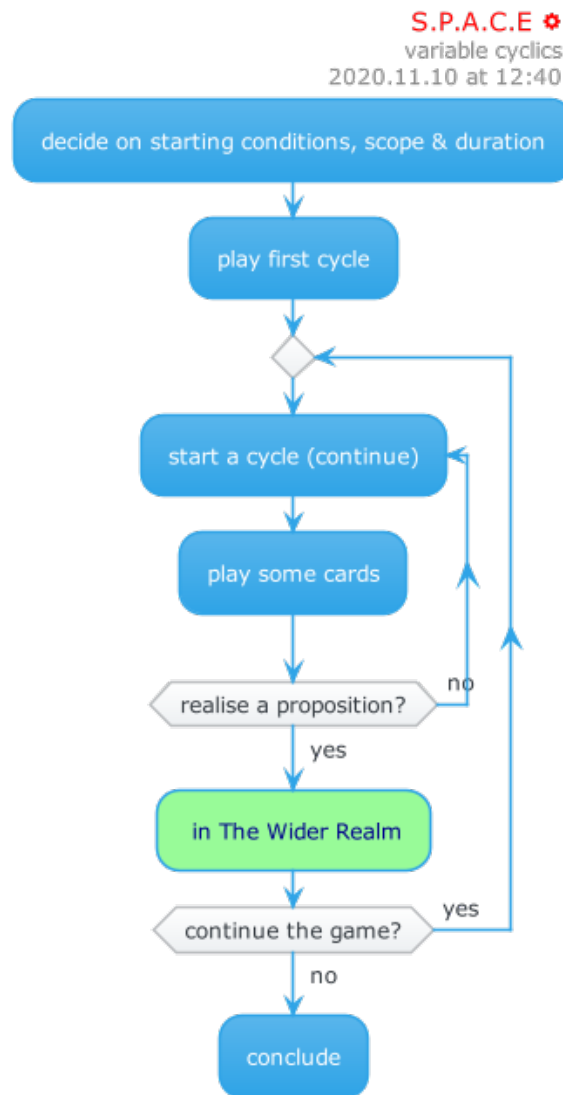

some diagrams

There is urgency in coming to see the world as a web of interrelated processes of which we are integral parts, so that all of our choices and actions have consequences for the world around us.

—Alfred North Whitehead

general flow

Figure 1: overview of game flow

a more detailed flow

S.P.A.C.E ✨
variable cyclics
2020.11.10 at 12:40

Figure 2: a more detailed game flow

a more detailed parallel flow

Figure 3: a more detailed, parallel flow

dot flow (test)

Figure 4: dot test

notes (etc+)

plantuml references

- <https://plantuml.com/state-diagram>
- <https://plantuml.com/activity-diagram-beta>
- <https://bschwarz.github.io/puml-themes/rolling.html>