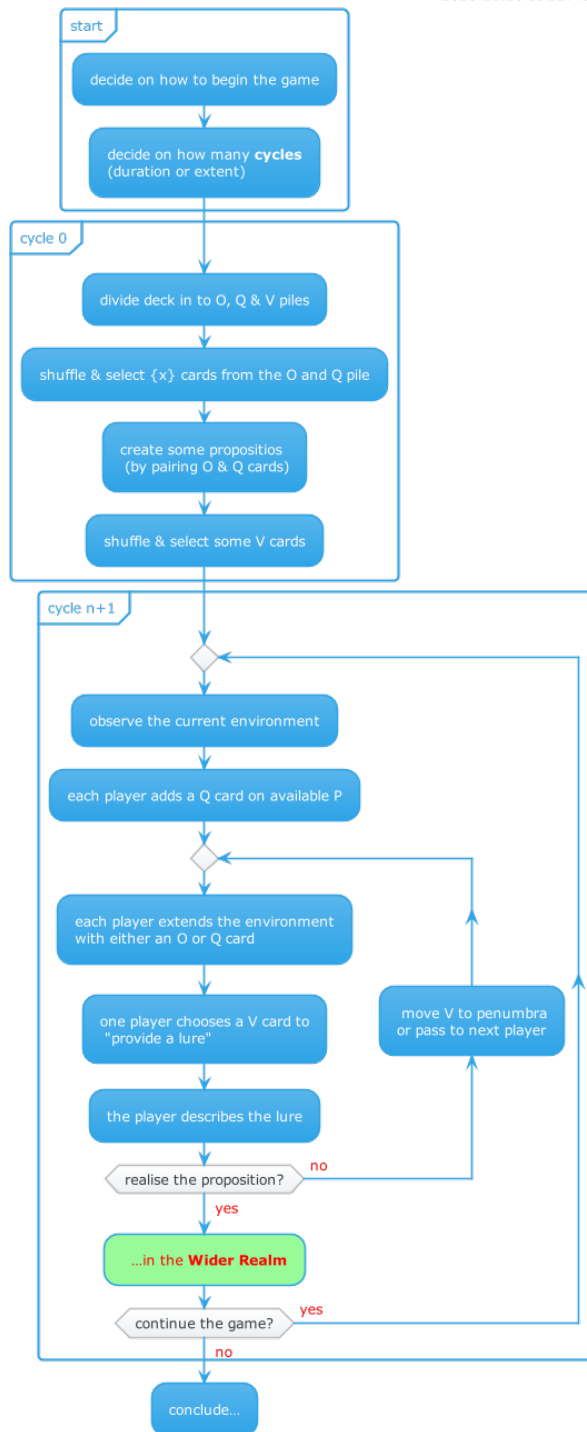

Process and Reality (diagrams)

The S.P.A.C.E consortium

2020-11-10

Contents

| | |
|---|----------|
| some diagrams | 2 |
| general flow | 2 |
| a more detailed flow | 3 |
| a more detailed parallel flow | 4 |
| dot flow (test) | 5 |
| notes (etc+) | 6 |

some diagrams

There is urgency in coming to see the world as a web of interrelated processes of which we are integral parts, so that all of our choices and actions have consequences for the world around us.

—Alfred North Whitehead

general flow

Figure 1: overview of game flow

a more detailed flow

S.P.A.C.E ✨
variable cyclics
2020.11.10 at 12:40

Figure 2: a more detailed game flow

a more detailed parallel flow

Figure 3: a more detailed, parallel flow

dot flow (test)

Figure 4: dot test

notes (etc+)

plantuml references

- <https://plantuml.com/state-diagram>
- <https://plantuml.com/activity-diagram-beta>
- <https://bschwarz.github.io/puml-themes/rolling.html>